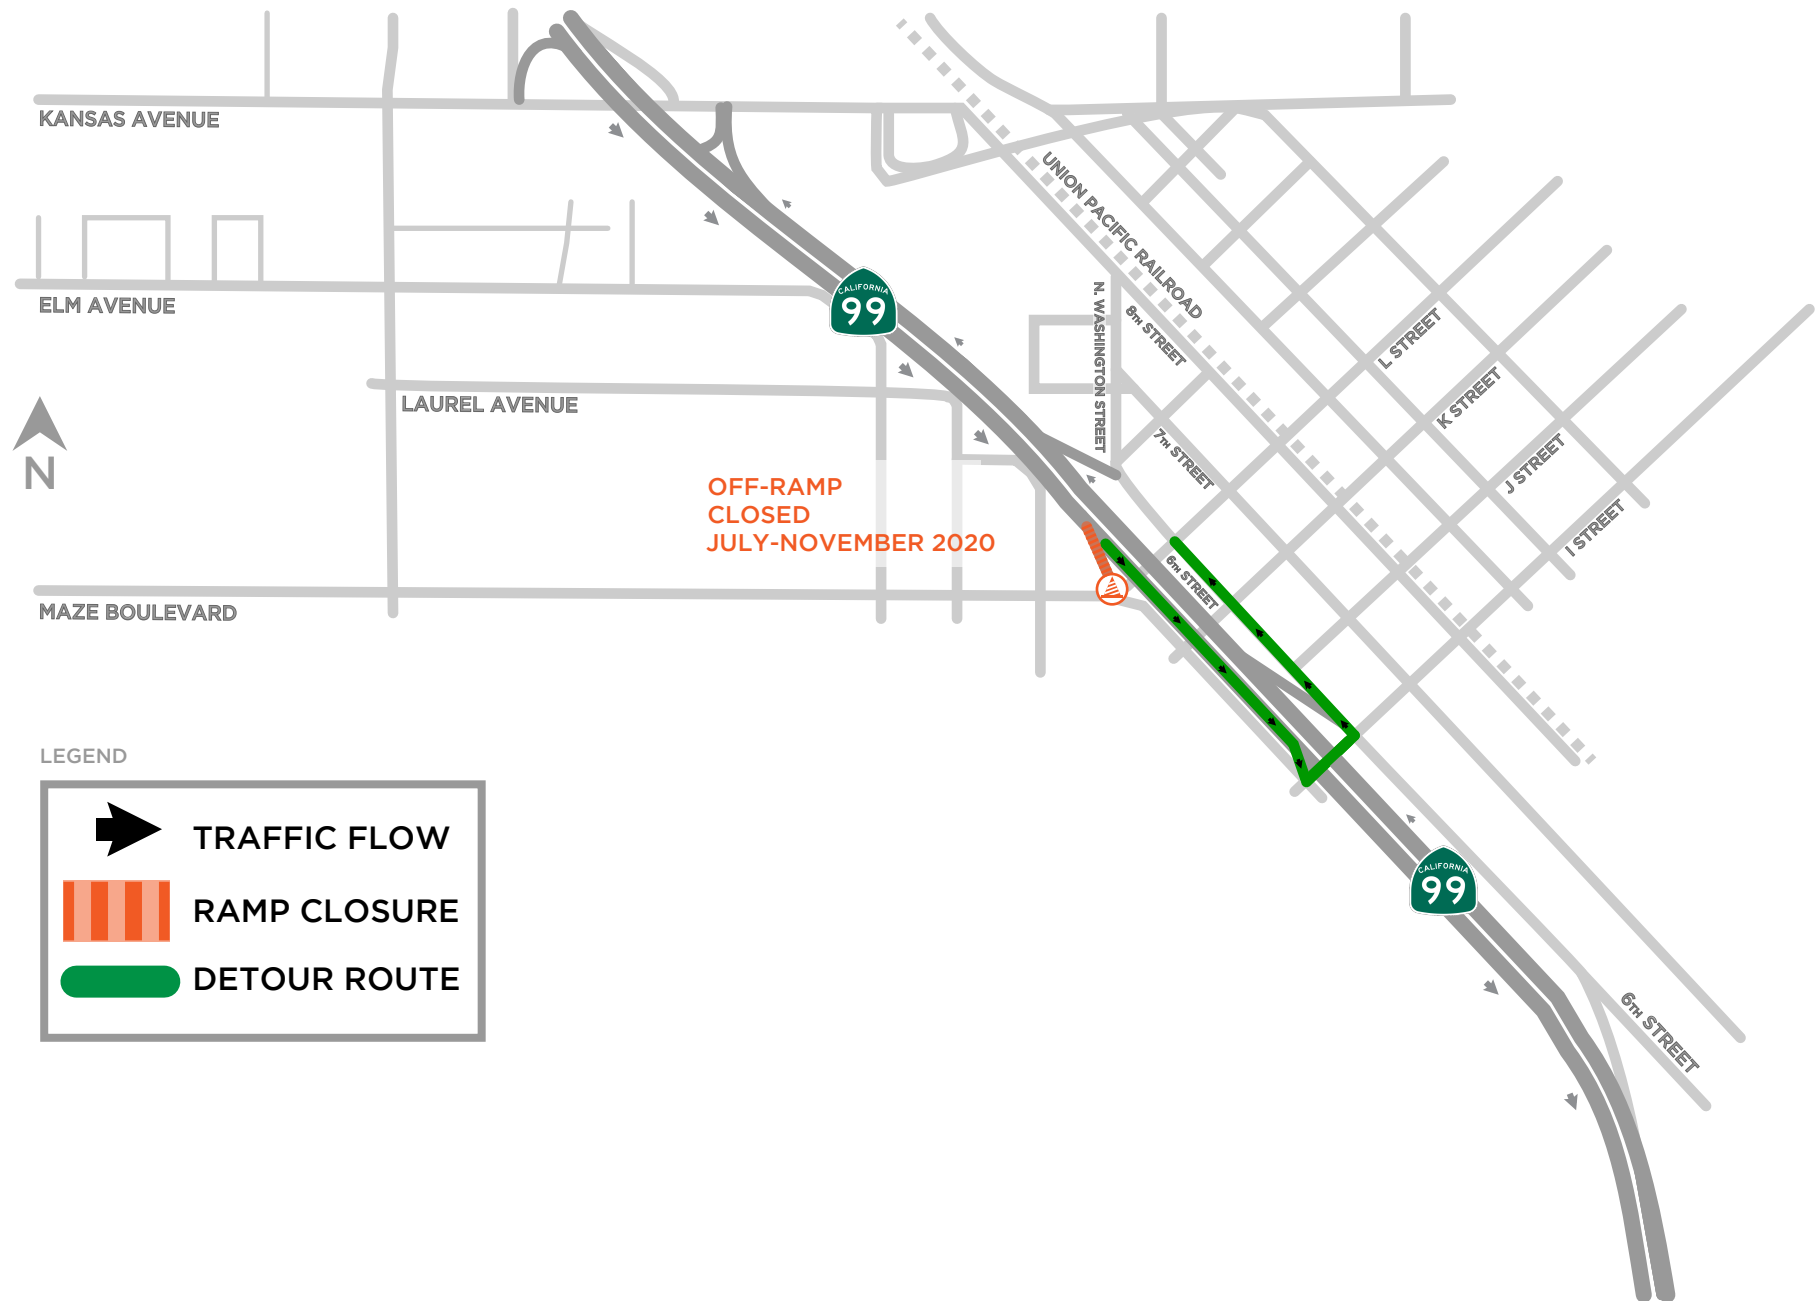

# HIGHWAY 99 RAMP CLOSURE & DETOUR MAP

Please drive cautiously through the detour area.

OFF-RAMP  
CLOSED  
JULY-NOVEMBER 2020

## LEGEND

	TRAFFIC FLOW
	RAMP CLOSURE
	DETOUR ROUTE